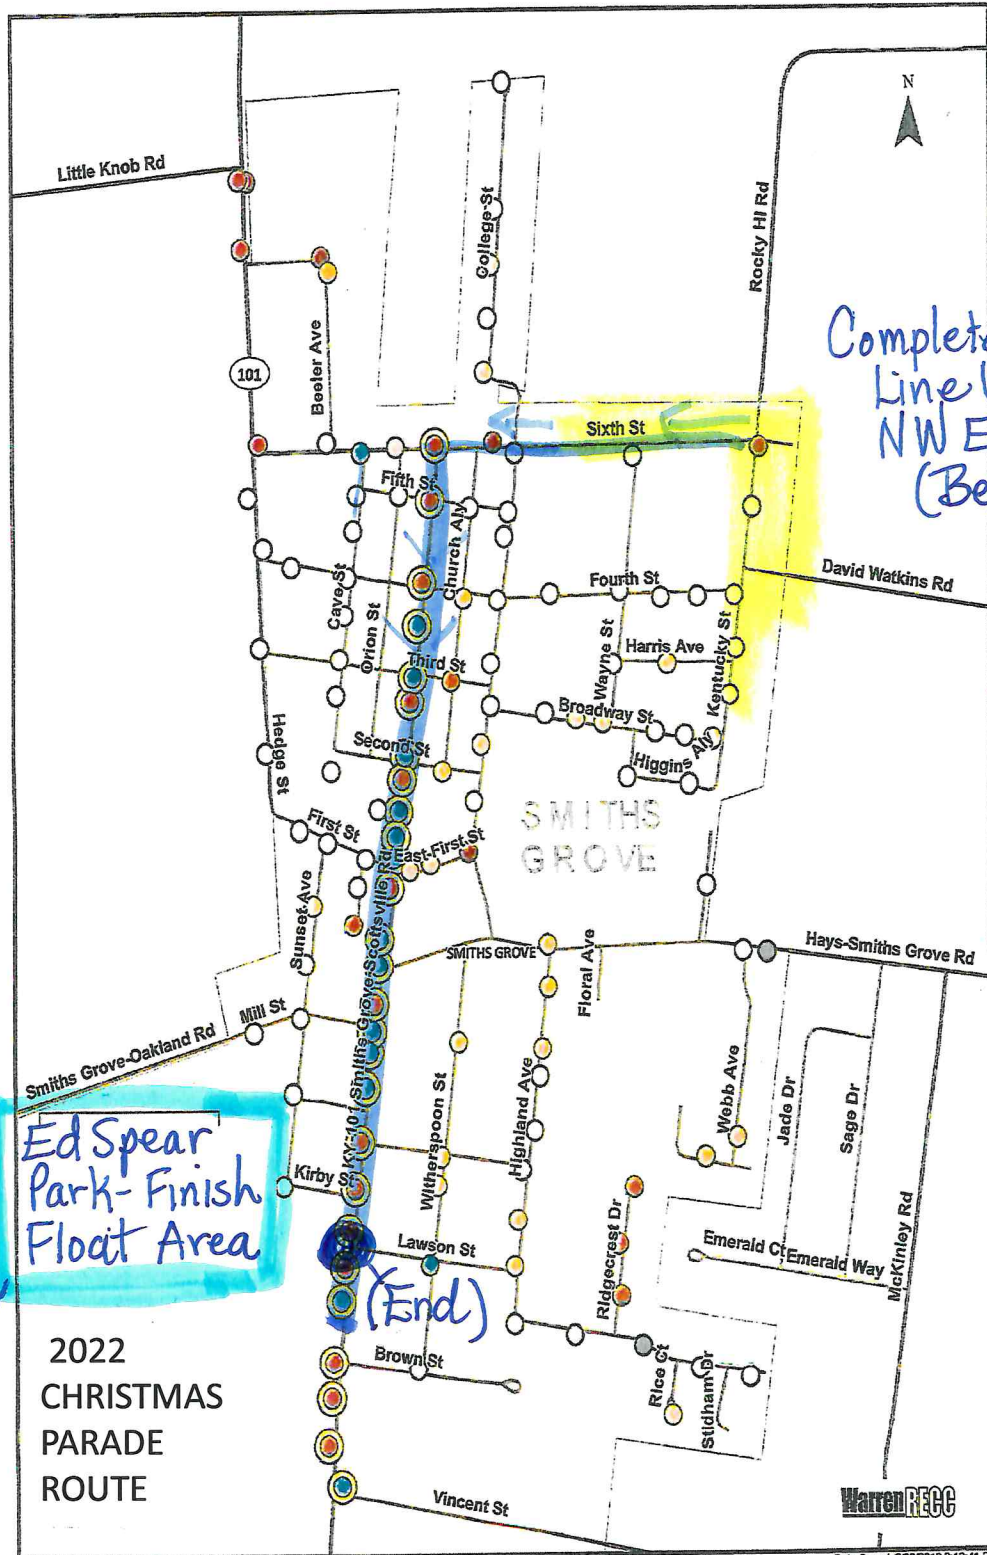

Parade Route starts at North Warren Elementary,
 down Sixth St., down Main St. and ends
 at Dollar General.

Completed Floats
 Line Up at
 NW Elementary
 (Begin)

When float is
 completely ready,
 go to line-up
 at NW Elementary

Ed Spear
 Park - Finish
 Float Area

2022
 CHRISTMAS
 PARADE
 ROUTE

(End)

Warren RECC